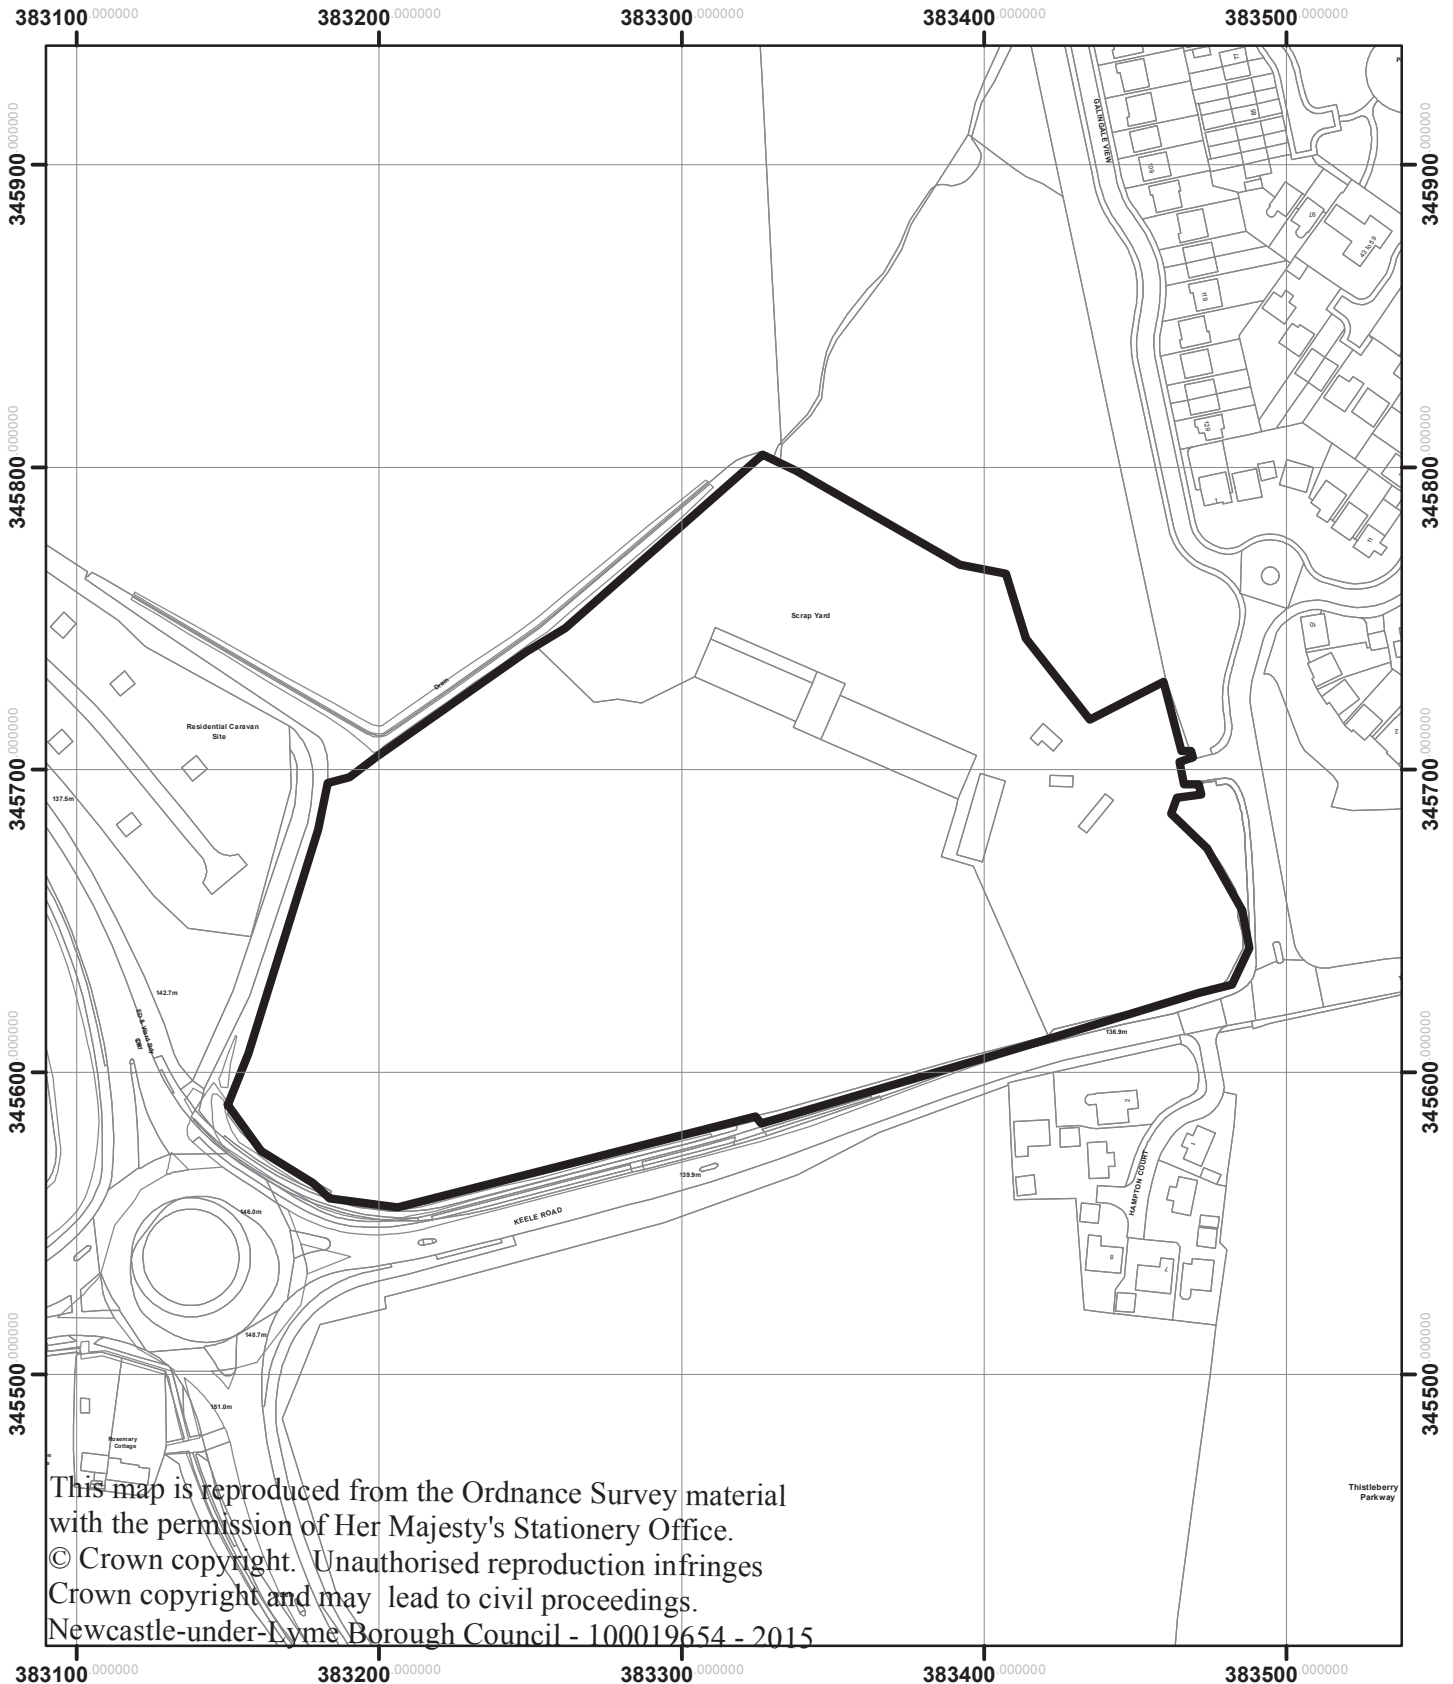

Hamptons and land adjacent to
Hamptons, off Keele Road, Thistleberry
15/01085/OUT

This map is reproduced from the Ordnance Survey material with the permission of Her Majesty's Stationery Office.
© Crown copyright. Unauthorised reproduction infringes Crown copyright and may lead to civil proceedings.
Newcastle-under-Lyme Borough Council - 100019654 - 2015